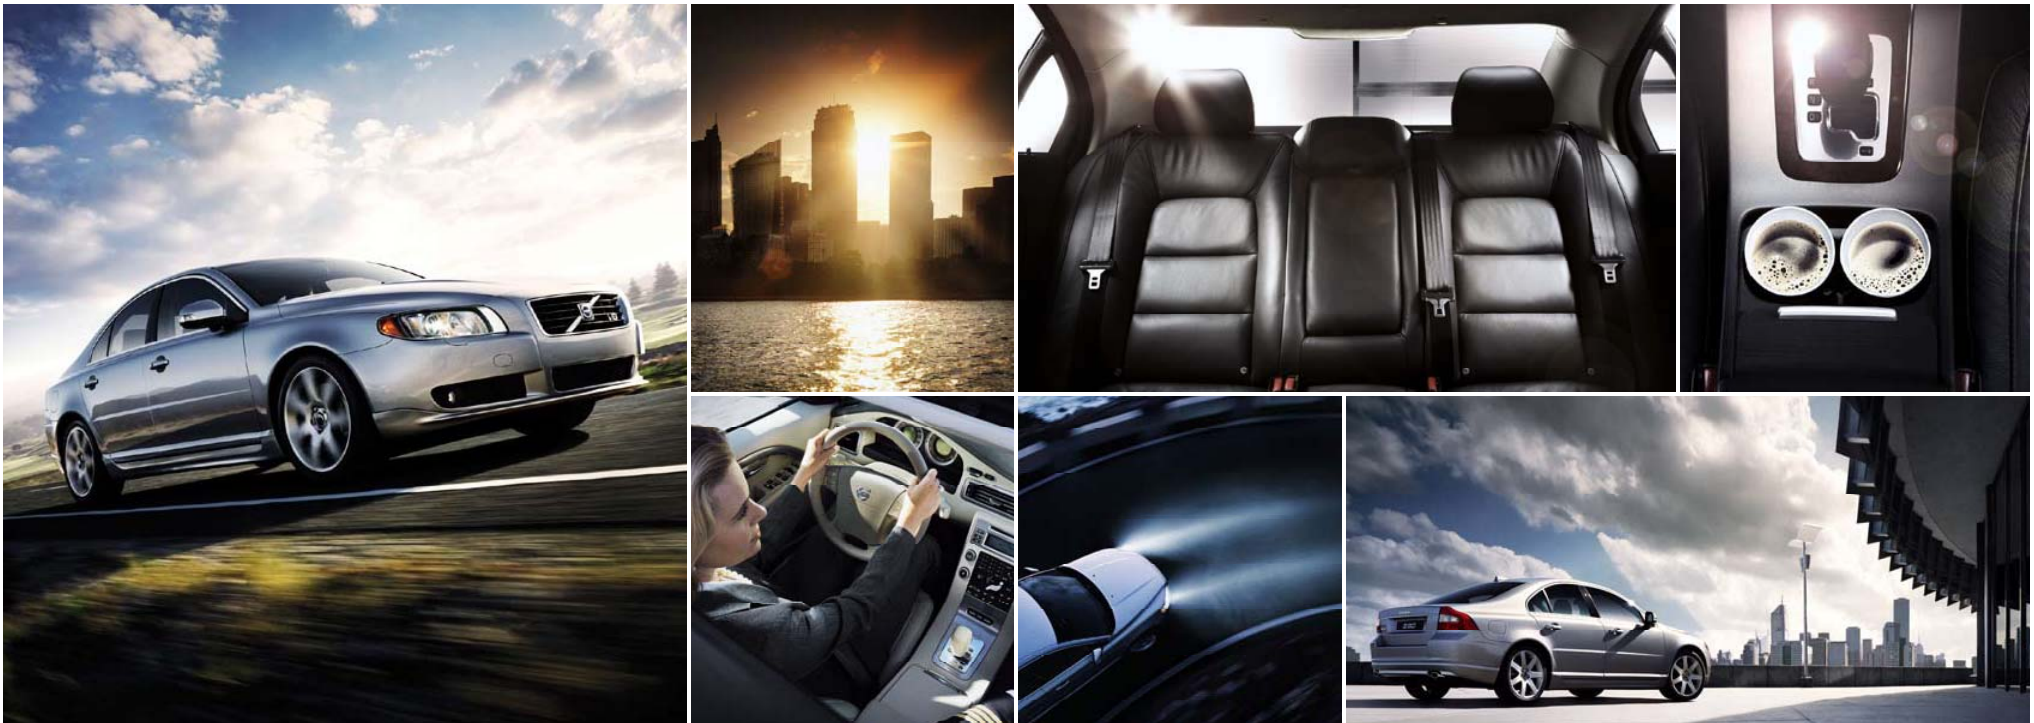

Your mind on the meeting. The car is focused on the road ahead.

Imagine, just for a moment, a car that is gifted, a car blessed with power, control and an understanding of what goes on around it. Assume that it shares these gifts with its driver. The tensions of a dangerous route become fewer. The joy of an unwritten road becomes greater. And the prospect of a perfect drive becomes a real probability.